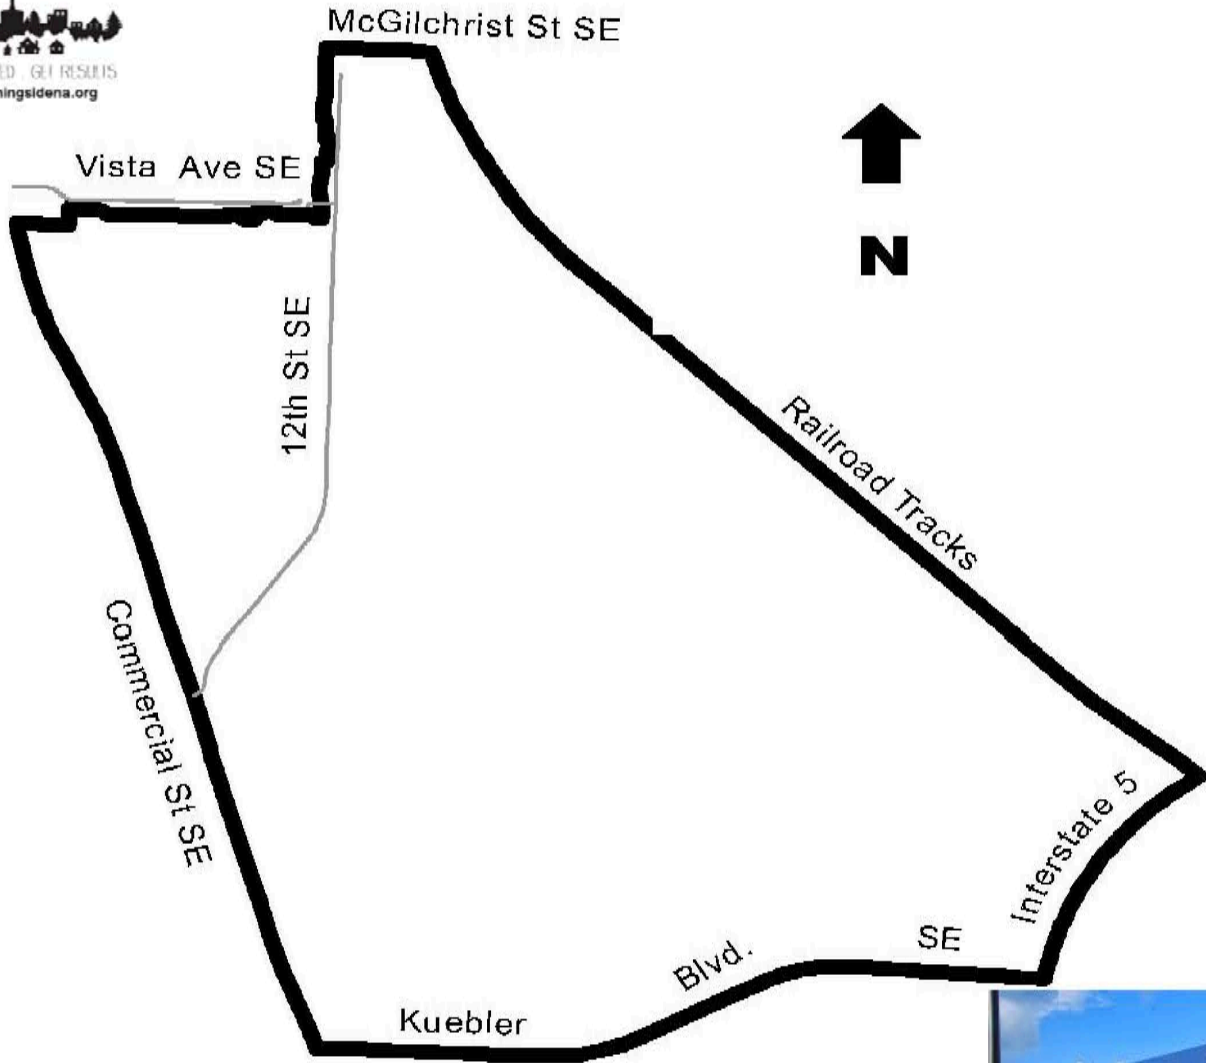

MORNINGSIDE NEIGHBORHOOD ASSOCIATION

1976-2018

NEIGHBORHOOD SUPPORT
ANNUAL OPEN HOUSE

WED. MAY 23rd 6:30pm till 8:00pm

Pringle Creek Community

Painter's Hall

3911 Village Center Dr. SE

Morningside Neighborhood Association presents neighborhood support night, a **FREE** family-friendly open house event where neighbors can:

Visit our Website: www.morningsidena.org

DIRECTIONS SEE MAP ON BACK

Find us on
Facebook

MORNINGSIDE NEIGHBORHOOD ASSOCIATION MAP

Painter's Hall 3911 Village Center Drive SE

DIRECTIONS:

Starting from Fred Meyer

- Head southeast on Commercial St SE toward Madrona Ave SE
- Turn left at the 1st cross street onto Madrona Ave SE
- Turn right onto Fairview Industrial Dr SE
- Turn right onto Lindburg Rd
- Turn right onto Village Center Dr SE (Destination will be on the right)